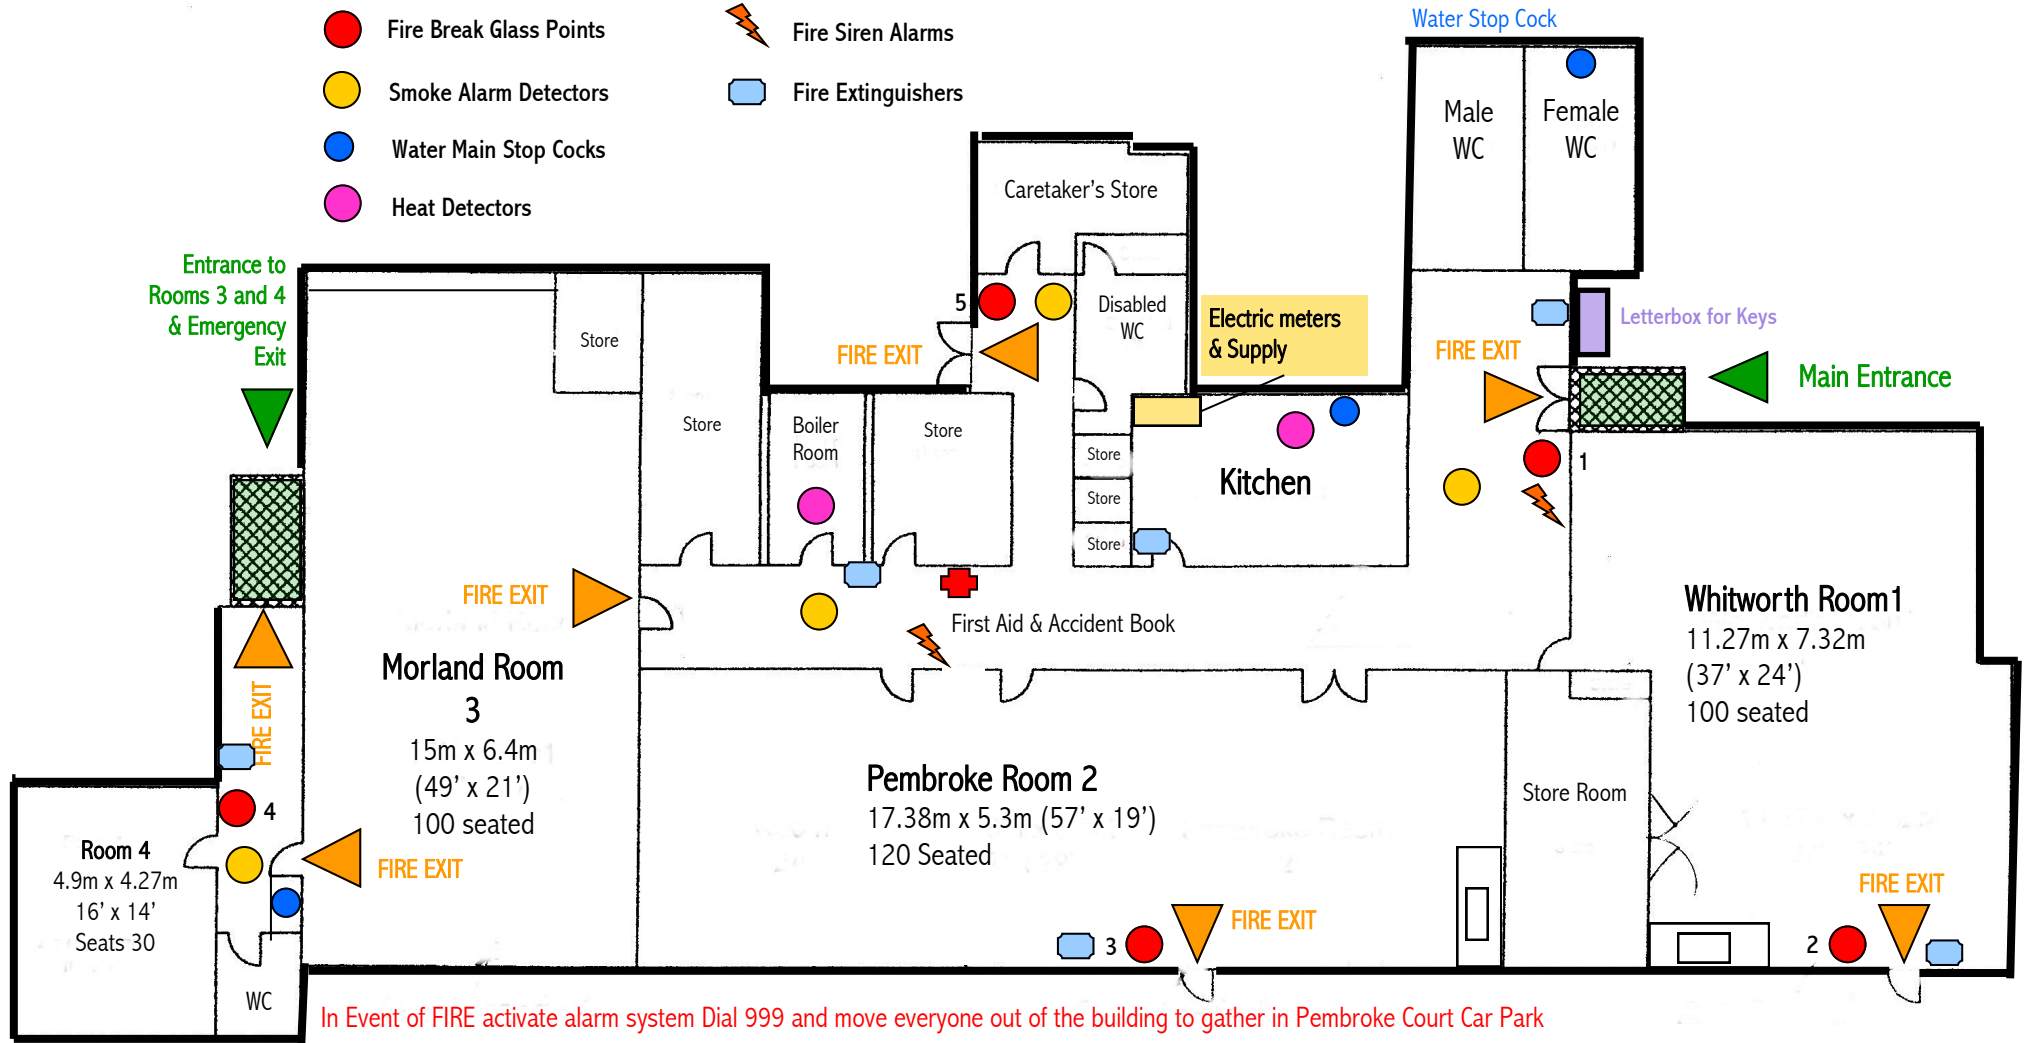

# Wilton Community Centre, West Street, Wilton, Salisbury, Wiltshire. SP2 0DG

Car Parking for Centre Users Only

Wi-Fi: Search for access for each room - password: wiltoncc

- Fire Break Glass Points
- Smoke Alarm Detectors
- Water Main Stop Cocks
- Heat Detectors
- Fire Siren Alarms
- Fire Extinguishers